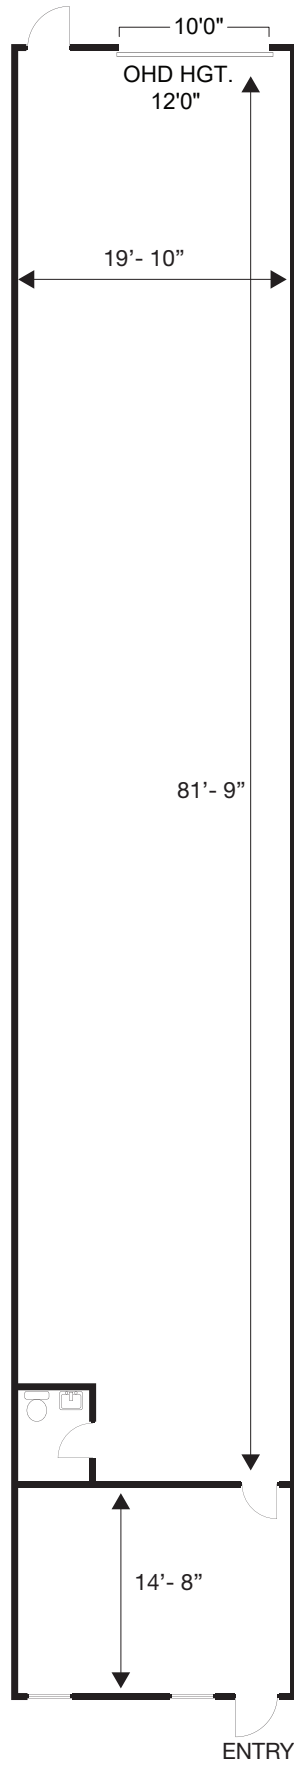

UNIT 7  
USABLE AREA  
2,030 SQ. FT.

1565 BRITANNIA ROAD E.  
UNIT 7

CITY OF MISSISSAUGA